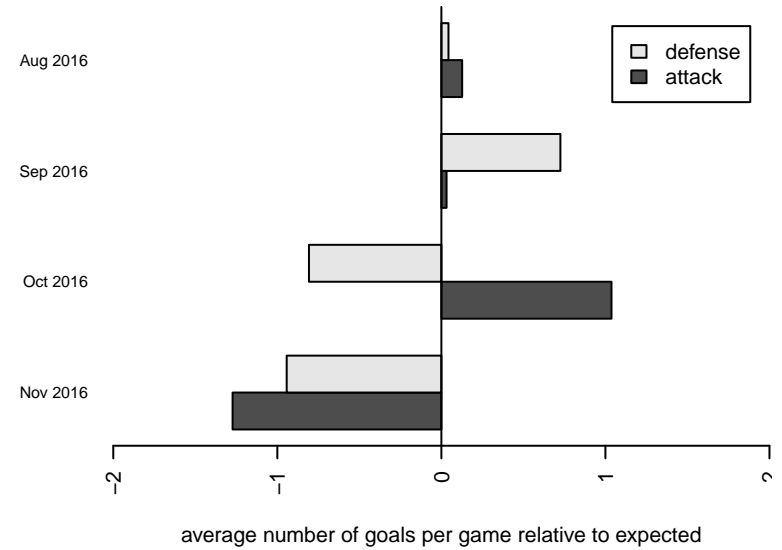

Performance relative to 13 month average