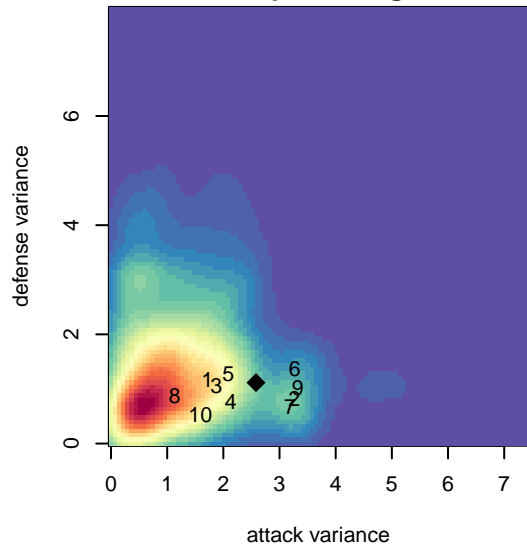

Tynecastle FC B00

Tynecastle FC
 Everett, WA
 B00 total strength=1483
 attack=13.01 defense=8.75
 fall league = PSPL Classic 1 U17

alt names used:
 TYNECASTLE FC B00
 Tynecastle B00
 Tynecastle FC B00

Venues played:
 2016 Central WA Super Cup U17 Gold
 2016 Labor Day Cup BU17 Gold
 2016 PSPL Classic 1 U17

Tynecastle FC B00
 Dots are actual minus expected GF (blue circles) and GA (red triangles).
 Blue line is smoothed change in attack strength. Red is smoothed change in defense strength.

**attack and defense variance (black dot)
relative to other teams
and top 10 in region**