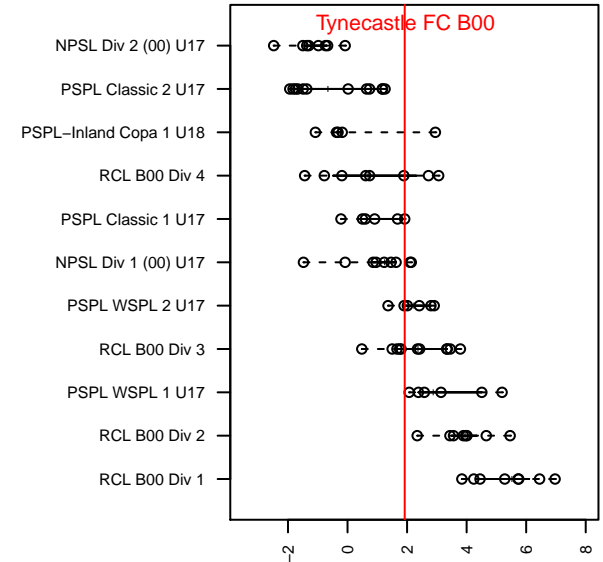

**attack and defense rating
relative to others at age
and all opponents in last 13 months**