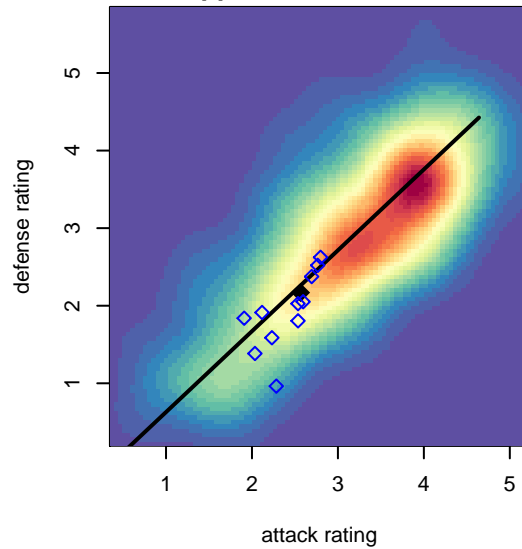

**attack and defense rating
relative to others at age
and all opponents in last 13 months**